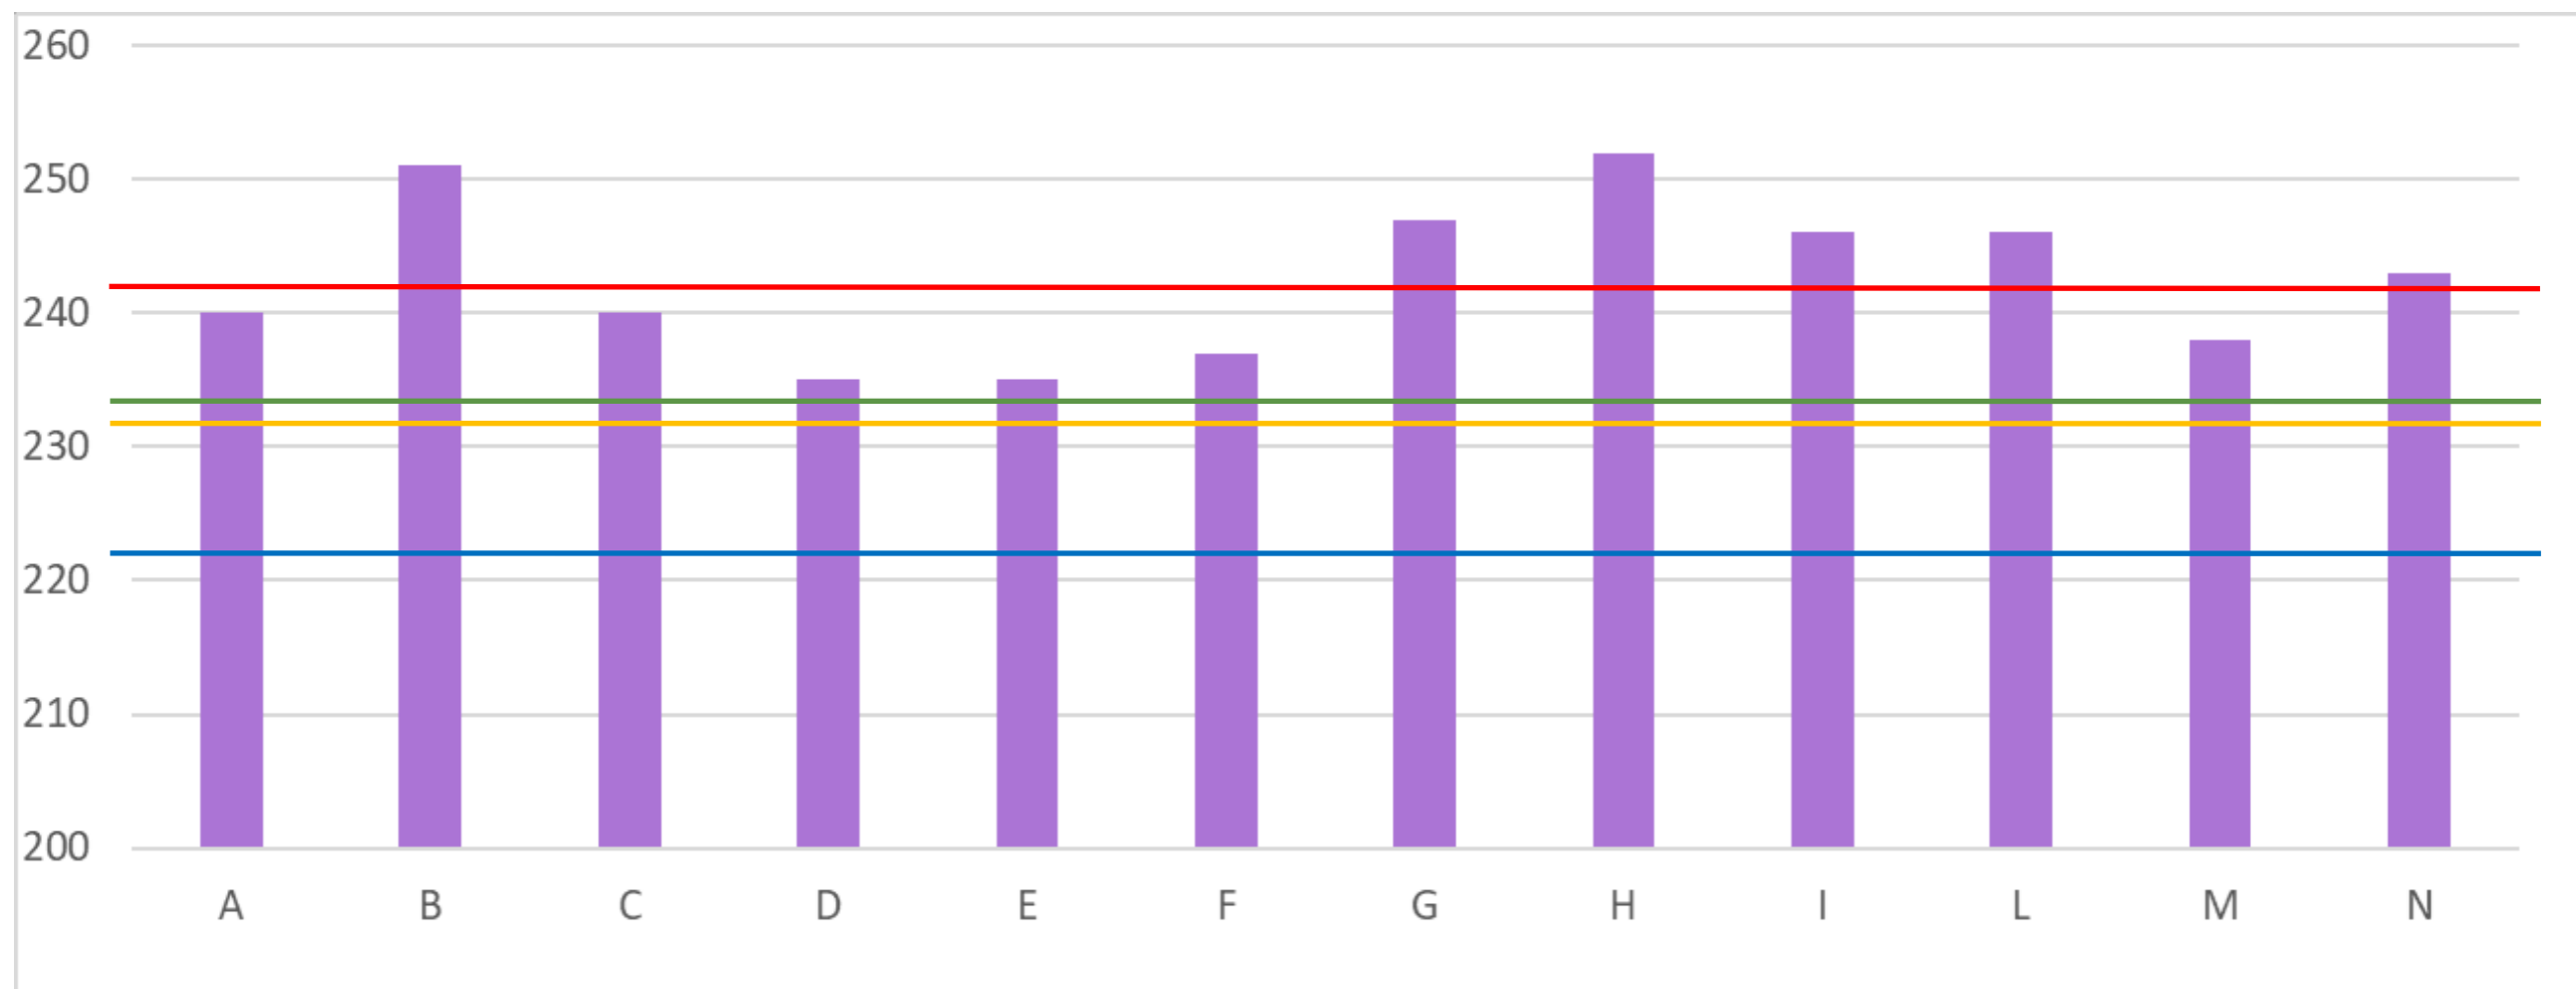

CONFRONTO TRA CLASSI - INGLESE READING

Liceo Falcone

Lombardia

Nord -Ovest

Italia